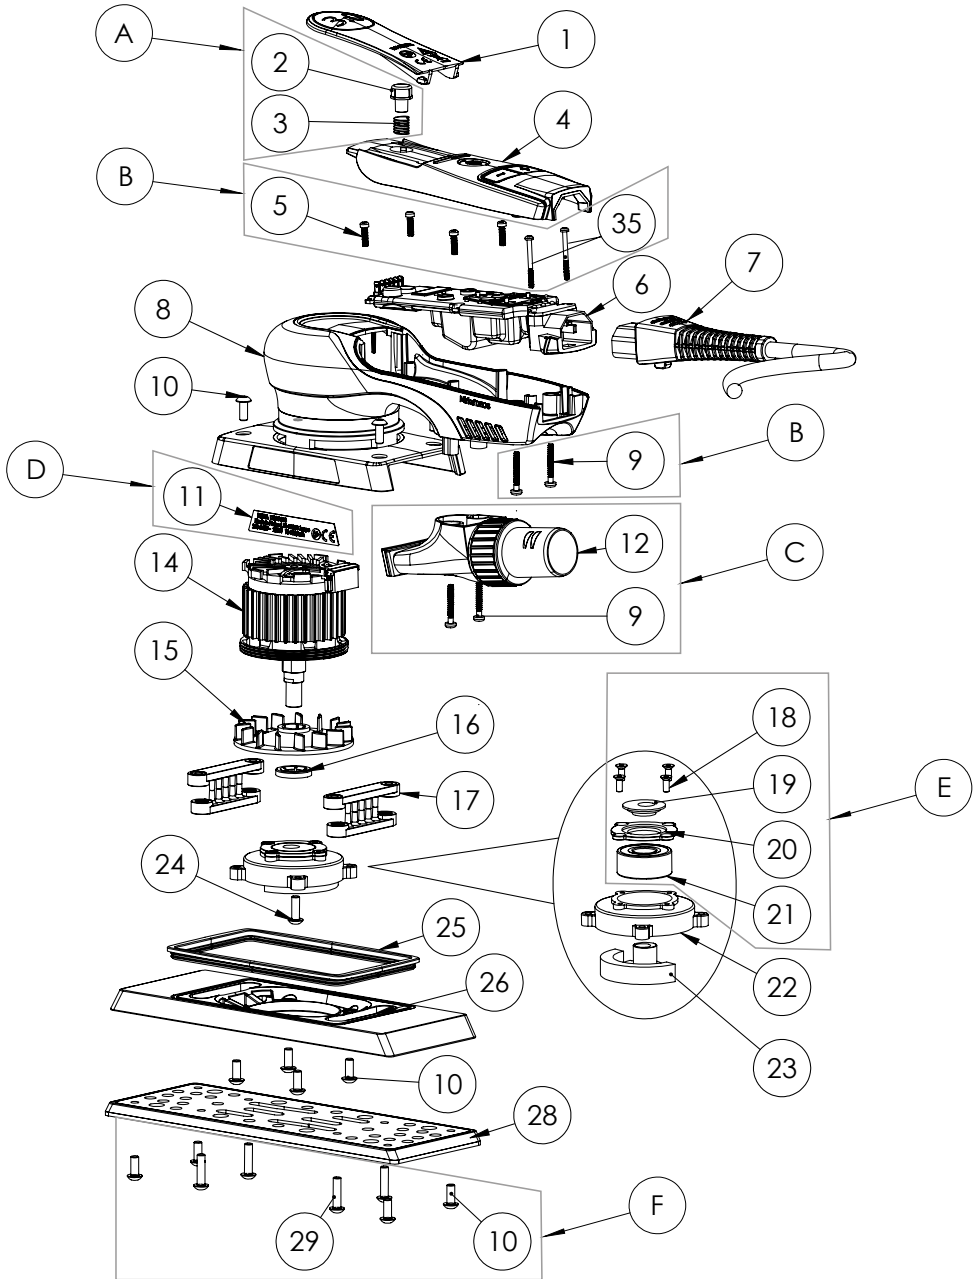

MIRKA

Mirka® DEOS

81 x 133 mm (3 x 5") & 70 x 198 mm (3 x 8")

Exploded view

Parts list – kits

Mirka code	Item	Description	Kit	Quantity
MIE6520211		Start button kit	A	
	2	Start button		1
	3	Start button spring		1
MIE6520511		Screw kit	B	
	5	Screws ¹⁾		4
	9	Screws ²⁾		2
	35	Screws ¹⁾		2
MIE3321211	12	Swivel exhaust kit	C	1
	9	Screws ³⁾		2
MIE3321111	11	Type label kit 220–240 V EU	D	
	11	Type label 383		10
	11	Type label 353		10
MIE3321811		Bearing kit	E	
	18	Screws		4
	19	Dust shield		1
	20	Bearing flange		1
	21	Ball bearing		1
MIE3322711		Pad screw kit	F	
	27	Screws		8
	29	Screws		4
MIE3322411		Balancing housing screw kit	G	
	13	Washer		1
	24	Screw		1
MIE3321011		Backing plate screw kit	H	
	10	Screws		4

Parts list – spare parts & accessories

Item	Description	Quantity
1	Lever 3,0 mm	1
2	Start button	1
3	Spring	1
4	Cover plate	1
5	Screws	4
6	Speed controller*	1
7	Mains cable 4,3 m CE 230 V	1
7	Mains cable 4,3 m 230 V UK	1
7	Mains cable 4,3 m CE 230 V CH/BR	
7	Mains cable 4,3 m CE 230 V ANZ	
8	Housing	1
9	Screws	4
10	Screws	4
11	Type label kit 220–240 V EU	20
12	Swivel exhaust assembly	1
13	Washer	1
14	Motor assembly 230V ⁴⁾ *	1
15	Fan	1
16	Pushlock washer	1
17	Plate support	2
18	Screws	4
19	Dust shield	1
20	Bearing flange	1
21	Ball bearing	1
22	Bearing housing	1
23	Balancing weight 81 x 133 mm	1
23	Balancing weight 70 x 198 mm	1
24	Screw	1
25	Seal	1
26	Backing plate 81 x 133 mm	1
26	Backing plate 70 x 198 mm	1
27	Screws	8
28	Backing pad Net 81 x 133 mm Grip 46H Medium	1
28	Backing pad Net 70 x 198 mm Grip 48H Medium	1
29	Screws	4
35	Screws	2

⁴⁾ Tightening torque 25 Nm * Spare parts only available to authorized repairers

Figure 1

Pad medium*	Code	353CV	383CV
81 x 133 mm (3" x 5")	8292353011	X	
70 x 198 mm (3" x 8")	8292383011		X