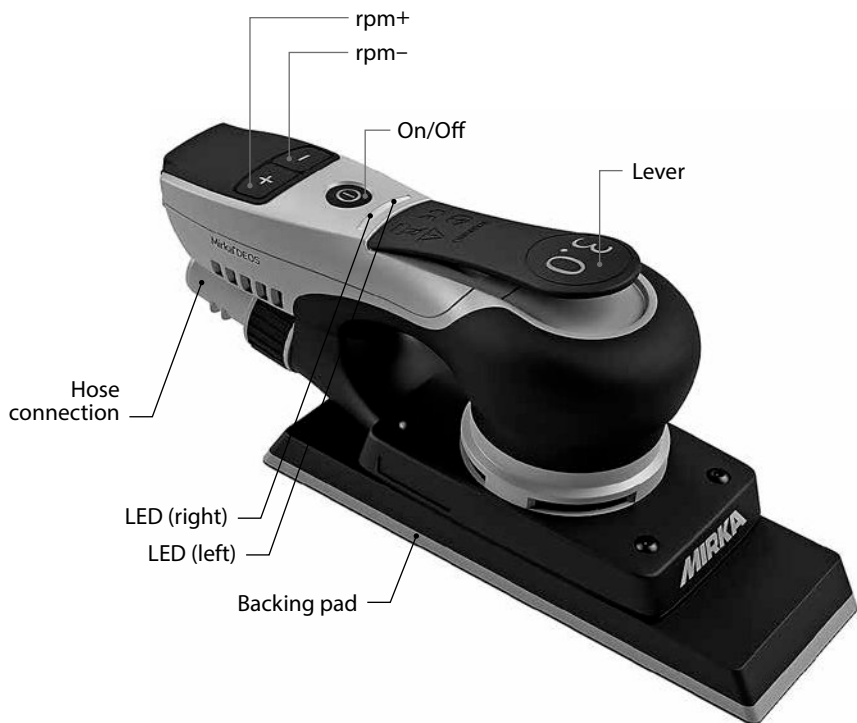

Figure 1

Pad medium*	Code	353CV	383CV
81 x 133 mm (3" x 5")	8292353011	X	
70 x 198 mm (3" x 8")	8292383011		X